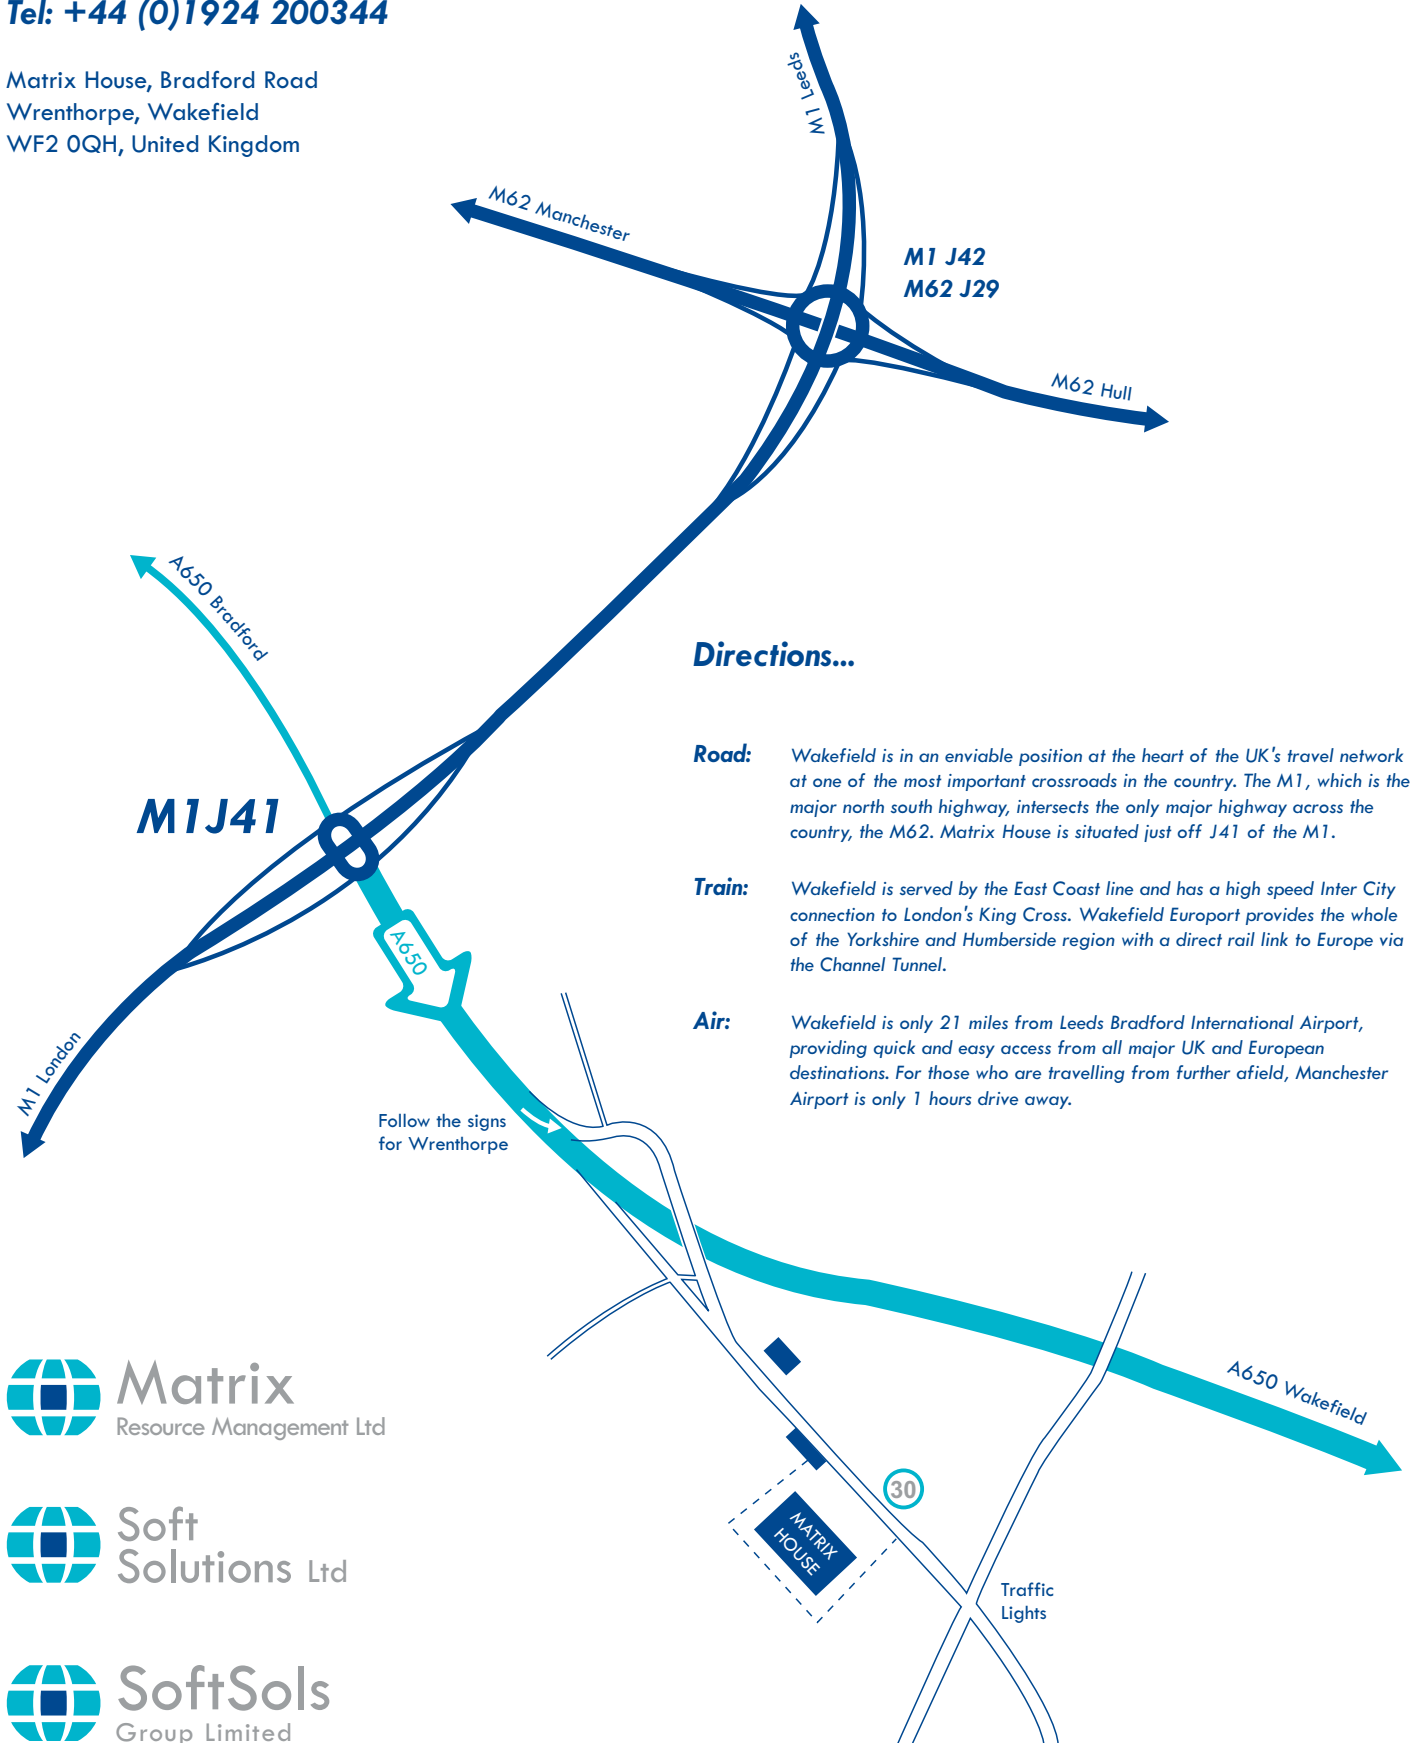

SoftSols Group Headquarters

Tel: +44 (0)1924 200344

Matrix House, Bradford Road
Wrenthorpe, Wakefield
WF2 0QH, United Kingdom

Directions...

- Road:** Wakefield is in an enviable position at the heart of the UK's travel network at one of the most important crossroads in the country. The M1, which is the major north south highway, intersects the only major highway across the country, the M62. Matrix House is situated just off J41 of the M1.
- Train:** Wakefield is served by the East Coast line and has a high speed Inter City connection to London's King Cross. Wakefield Europort provides the whole of the Yorkshire and Humberside region with a direct rail link to Europe via the Channel Tunnel.
- Air:** Wakefield is only 21 miles from Leeds Bradford International Airport, providing quick and easy access from all major UK and European destinations. For those who are travelling from further afield, Manchester Airport is only 1 hours drive away.